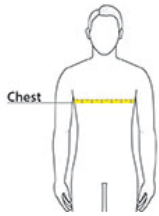

SPEC SHEET + MEASUREMENTS

District® Perfect Tri® DTG Tee. DM130DTG

HOW TO MEASURE

CHEST

Measure under the arm and around the fullest part of the chest with arms down, keeping tape horizontal.

COLORS

Black
PMS BLACK
C

Black Frost
PMS 426C

Blush Frost
PMS 2341C

Charcoal

ClassicRed

DeepRoyal

Fuchsia Frost
PMS 2452C

Green Frost
PMS 2417C

Grey Frost
PMS COOL
GREY 11C

HdDstySage

Heather
Charcoal

Heathered
Teal
PMS 2238C

Maritime Frost

Maroon Frost
PMS 504C

Navy Frost
PMS 2379C

New Navy
PMS 533C

Purple Frost
PMS 668C

Red Frost
PMS 200C

Royal Frost
PMS 7684C

Turquoise
Frost
PMS 7703C